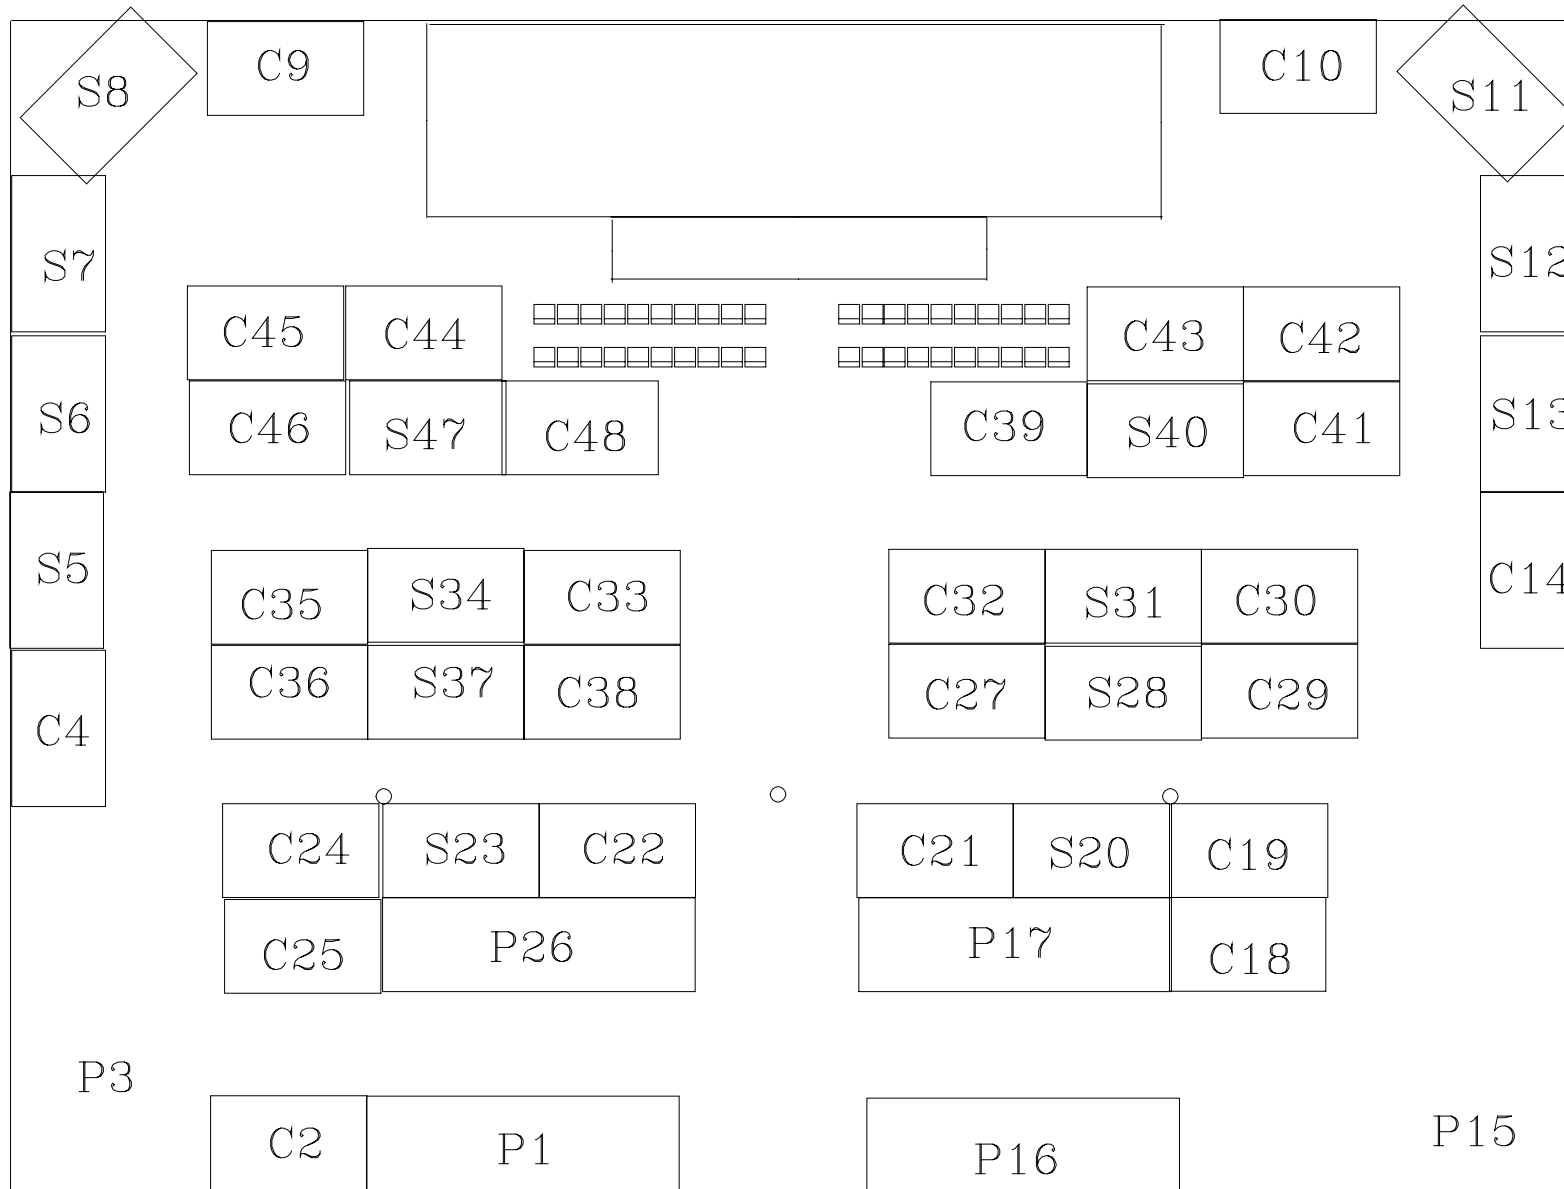

Skagit Wedding Show
 January 26, 2019
 Skagit Center

P = Premiere 6' x 20' Booth
 C = Corner 6' x 10' Booth
 S = Standard 6' x 10' Booth

Entrance